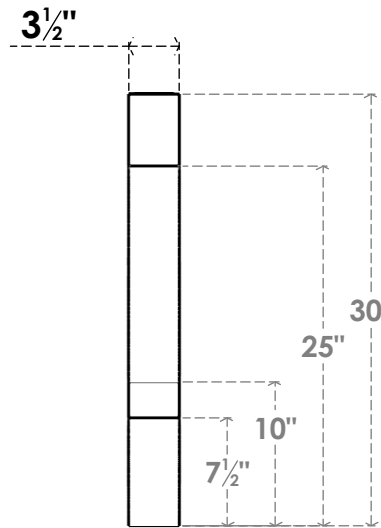

ITEM NUMBER: BRCPC035X22000X30000BOA

3 1/2"W X 22"D X 30"H BALBOA ARCHITECTURAL GRADE PVC CLOSED KNEE BRACE

SIDE PROFILE

FRONT PROFILE

ISOMETRIC

EKENA MILLWORK
 2300 WEST MAIN ST.
 CLARKSVILLE, TX 75426
 TOLL FREE: 866-607-0453
 WWW.EKENAMILLWORK.COM