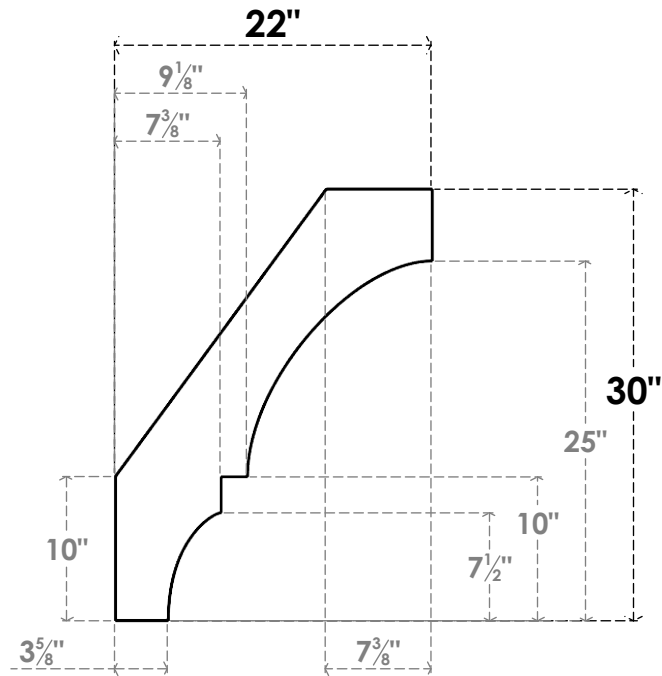

ITEM NUMBER: BRCPC035X22000X30000BOA

3 1/2"W X 22"D X 30"H BALBOA ARCHITECTURAL GRADE PVC CLOSED KNEE BRACE

SIDE PROFILE

FRONT PROFILE

ISOMETRIC

EKENA MILLWORK
 2300 WEST MAIN ST.
 CLARKSVILLE, TX 75426
 TOLL FREE: 866-607-0453
 WWW.EKENAMILLWORK.COM